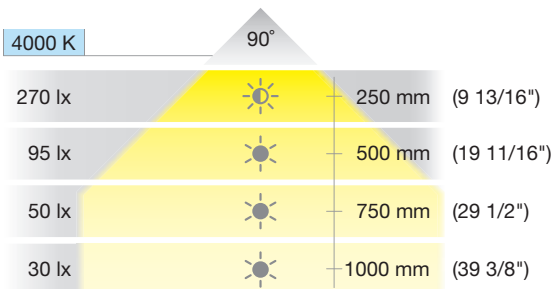

Battery-operated light

With motion sensor, rechargeable, 120 x 65 mm (4 3/4" x 2 9/16")

Häfele Loox LED 9004

- > Version: With motion detector, twilight switch with built-in rechargeable lithium-ion battery
- > Material/Color: Plastic, silver colored
- > L x W: 120 x 65 mm (4 3/4" x 2 9/16")
- > Height: 17 mm (11/16")
- > Energy efficiency class: A++
- > Degree of protection: IP20
- > Number of LEDs: 8
- > Sensor range: 0–2000 mm (0–78 3/4")
- > Sensor angle: 120°
- > Delay time: 30 sec.
- > Operating time: 8 hrs.
- > Charging time: 3 hrs.
- > Two operating modes: Motion: permanently active motion detector
Auto: motion detector active with residual brightness of <5 lx
- > Mounting: Mounting plate for screw fixing; light for sliding on
- > Supplied with: 1 light with mounting plate for screw fixing and 0.8 m micro-USB cable

The light can be recharged using the supplied micro-USB cable

Color temperature	Wattage	Luminous flux	Luminous efficacy	Color rendering index CRI	Item No.
K	W	lm	lm/W	R _a	
4000	0.8	55	69	>90	833.87.021