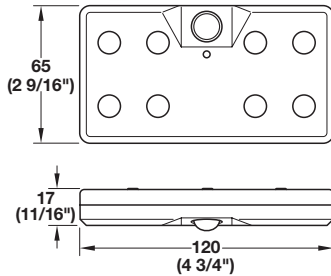

Battery-operated light

With motion sensor, rechargeable, 120 x 65 mm (4 3/4" x 2 9/16")

Häfele Loox LED 9004

- > Version: With motion detector, twilight switch with built-in rechargeable lithium-ion battery
- > Material/Color: Plastic, silver colored
- > L x W: 120 x 65 mm (4 3/4" x 2 9/16")
- > Height: 17 mm (11/16")
- > Energy efficiency class: A++
- > Degree of protection: IP20
- > Number of LEDs: 8
- > Sensor range: 0–2000 mm (0–78 3/4")
- > Sensor angle: 120°
- > Delay time: 30 sec.
- > Operating time: 8 hrs.
- > Charging time: 3 hrs.
- > Two operating modes: Motion: permanently active motion detector
Auto: motion detector active with residual brightness of <5 lx
- > Mounting: Mounting plate for screw fixing; light for sliding on
- > Supplied with: 1 light with mounting plate for screw fixing and 0.8 m micro-USB cable

The light can be recharged using the supplied micro-USB cable

Color temperature	Wattage	Luminous flux	Luminous efficacy	Color rendering index CRI	Item No.
K	W	lm	lm/W	R _a	
4000	0.8	55	69	>90	833.87.021